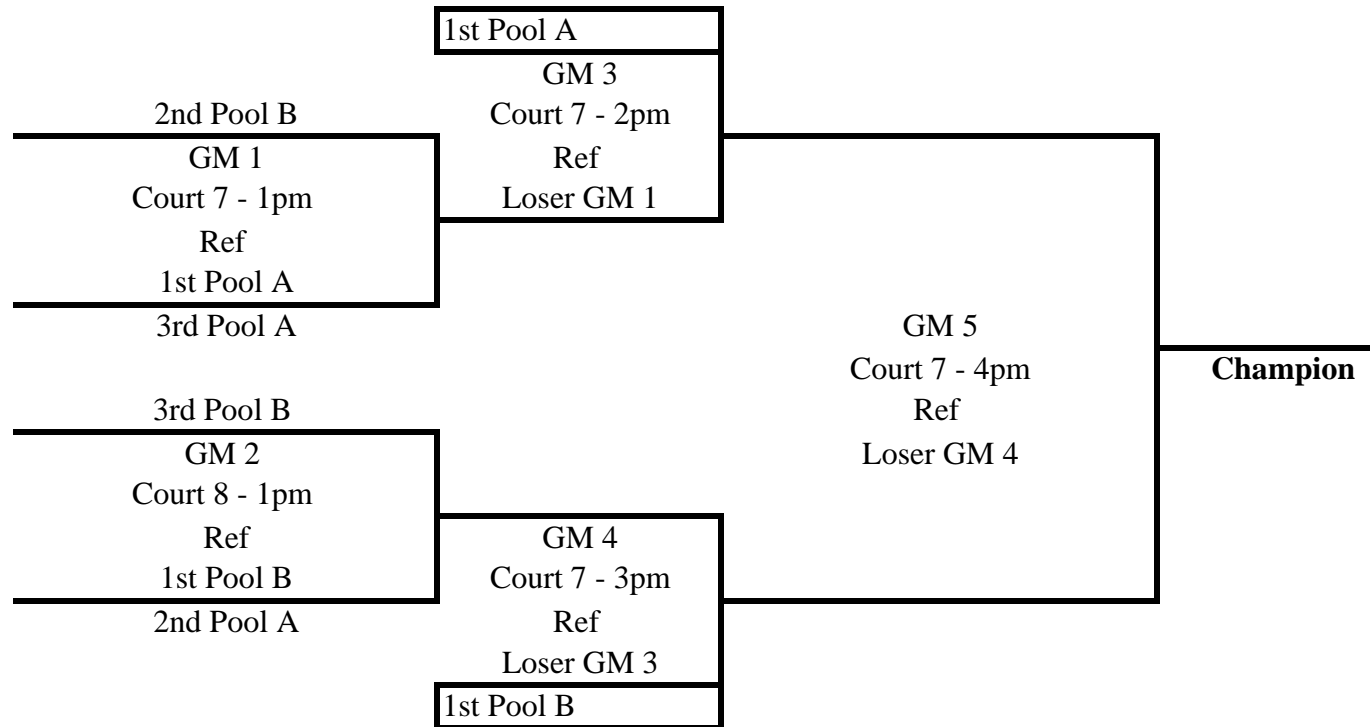

12 SILVER DIVISION

Pool A
ASSA Court 7 - 8:00 am

1. Fort Smith Juniors 11
2. Benton 12-1
3. Ozark Juniors 10-1

Pool B
ASSA Court 8 - 8:00 am

1. Ozark Juniors 12-3
2. Arkansas Juniors 11
3. Fort Smith Juniors 10

All matches are 2 out of 3 games to 25 (3rd game is to 15 switch at 8)

Time	Match	Pool Play Schedule	Ref
8:00 AM	1	1 v 3	2
9:00 AM	2	2 v 3	1
10:00 AM	3	1 v 2	3

CROSS OVER MATCHES

***Cross Over Matches do not Count Toward Seeding

			Ref	Court
11:00 AM	5	Fort Smith 11 vs. Ozark 12-3	Ozark 10	7
11:00 AM	6	Benton12 vs. AR Jrs. 11	Fort Smith 10	8
12:00 PM	7	Ozark 10 vs. Fort Smith 10	Ozark 12-3	7

** All Teams Advance to Gold

BRACKET PLAY

*** All Matches are Played at the All Star Sports Arena (ASSA) - 2 out of 3 games to 25 (3rd game to 15 - switch at 8)

1st Pool A	Refs GM 1 at 1pm on Ct. 7
1st Pool B	Refs GM 2 at 1pm on Ct. 8