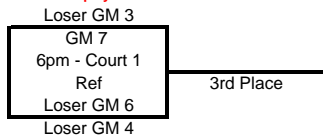

12'S OPEN DIVISION

*** All matches will be played at the All Star Sports Arena

13'S DIVISION

*** All matches will be played at George Juniors High School

Gold Bracket

Silver Bracket

** This match will be played only if 1st Pool A and/or 1st Pool B lose their 1st match of the day. If not, this match will not be played.

Loser SM 5
SM 12
5pm - Court 6
Ref
Loser SM 10
Loser SM 6

17'S DIVISION

***All matches will be played at All Star Sports Arena

Gold Bracket

2nd Pool A Refs GM 1 at ASSA on Court 1 at 12 pm

Silver Bracket

4th Pool A Refs SM 1 at ASSA on Court 2 at 12 pm

** This match will be played only if 1st Pool A and/or 1st Pool B lose their 1st match of the day. If not, this match will not be played.

** This match will be played only if 3rd Pool A and/or 3rd Pool B lose their 1st match of the day. If not, this match will not be played.