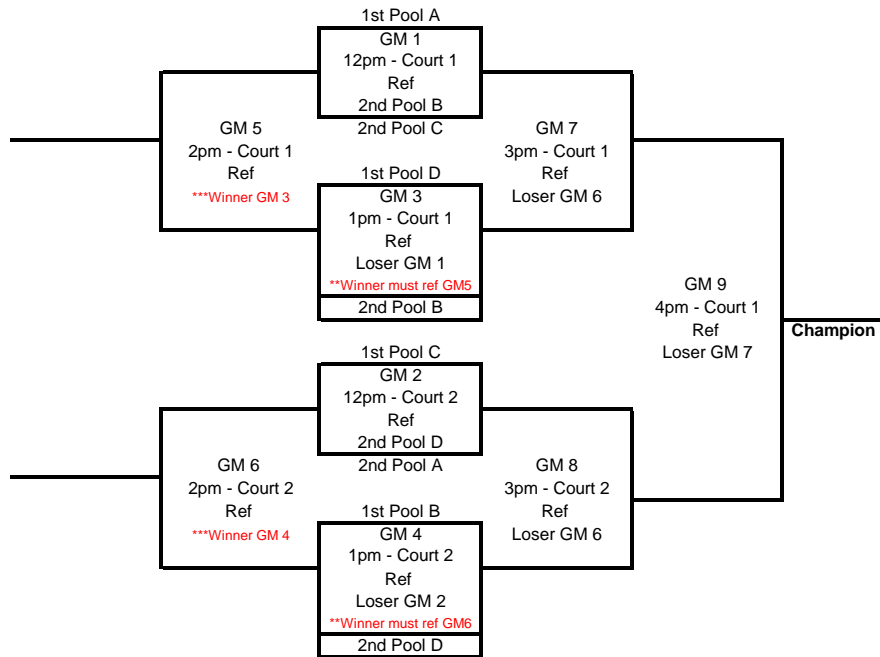

12'S OPEN DIVISION

*** All matches will be played at the All Star Sports Arena

13'S DIVISION

*** All matches will be played at George Juniors High School

Gold Bracket

Silver Bracket

** This match will be played only if 1st Pool A and/or 1st Pool B lose their 1st match of the day. If not, this match will not be played.

5th Pool A Refs SM 1 at GJH on Court 3 at 8am

14'S DIVISION

*** All matches will be played at George Junior High School

Gold Bracket

2nd Pool B	Refs GM 1 at GJH on Court 1 at 12 pm
2nd Pool D	Refs GM 1 at GJH on Court 2 at 12 pm

14'S DIVISION

***All Silver and Bronze matches will be played at the All Star Sports Arena

Silver Bracket

3rd Pool C Refs SM 1 at ASSA on Court 7 at 12pm

Bronze Bracket

5th Pool A Refs BM 1 at ASSA on Court 8 at 12pm