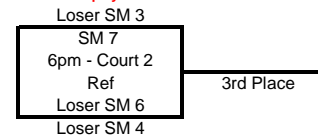

Loser SM 5
SM 12
5pm - Court 6
Ref
Loser SM 10
Loser SM 6

17'S DIVISION

***All matches will be played at All Star Sports Arena

Gold Bracket

2nd Pool A Refs GM 1 at ASSA on Court 1 at 12 pm

Silver Bracket

4th Pool A Refs SM 1 at ASSA on Court 2 at 12 pm

** This match will be played only if 1st Pool A and/or 1st Pool B lose their 1st match of the day. If not, this match will not be played.

** This match will be played only if 3rd Pool A and/or 3rd Pool B lose their 1st match of the day. If not, this match will not be played.