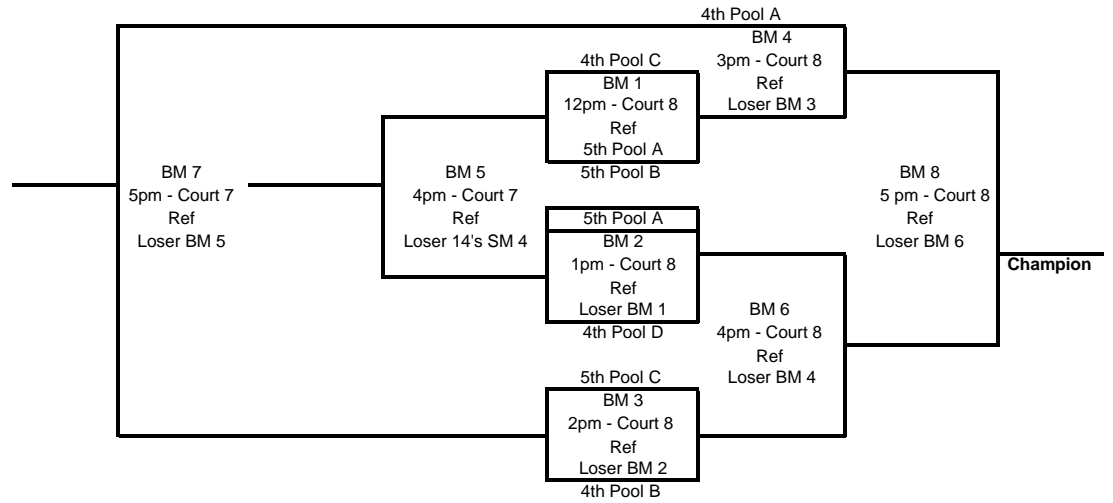

12'S OPEN DIVISION

*** All matches will be played at the All Star Sports Arena

13'S DIVISION

*** All matches will be played at George Juniors High School

Gold Bracket

Silver Bracket

** This match will be played only if 1st Pool A and/or 1st Pool B lose their 1st match of the day. If not, this match will not be played.

14'S DIVISION

***All Silver and Bronze matches will be played at the All Star Sports Arena

Silver Bracket

3rd Pool C Refs SM 1 at ASSA on Court 7 at 12pm

Bronze Bracket

5th Pool A Refs BM 1 at ASSA on Court 8 at 12pm

15'S DIVISION

*** All matches will be played at Har-Ber High School

Gold Bracket

Silver Bracket

2nd Pool B Refs GM 1 at HBHS on Court 1 at 8 am
2nd Pool D Refs GM 2 at HBHS on Court 2 at 8 am

4th Pool B Refs SM 1 at HBHS on Court 3 at 8 am

16'S DIVISION

*** All matches will be played at the All Star Sports Arena

Gold Bracket

2nd Pool C Refs GM 1 at ASSA Court 3 at 12 pm
2nd Pool A Refs GM 1 at ASSA Court 4 at 12 pm

**** This match will be played only if 1st Pool A and/or 1st Pool B lose their 1st match of the day. If not, this match will not be played.**