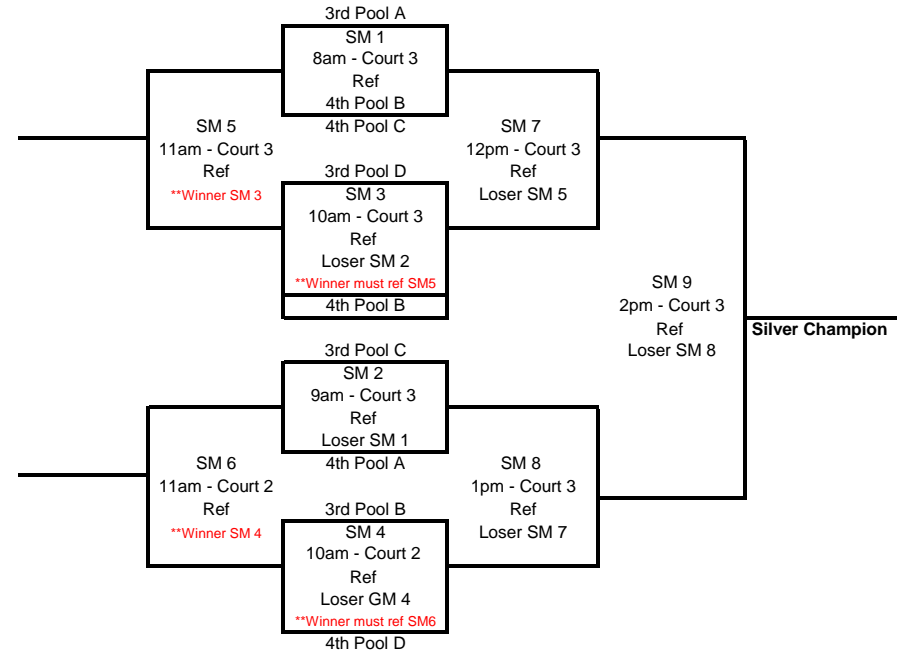

12'S OPEN DIVISION

*** All matches will be played at the All Star Sports Arena

13'S DIVISION

*** All matches will be played at George Juniors High School

Gold Bracket

Silver Bracket

** This match will be played only if 1st Pool A and/or 1st Pool B lose their 1st match of the day. If not, this match will not be played.

14'S DIVISION

***All Silver and Bronze matches will be played at the All Star Sports Arena

Silver Bracket

3rd Pool C Refs SM 1 at ASSA on Court 7 at 12pm

Bronze Bracket

5th Pool A Refs BM 1 at ASSA on Court 8 at 12pm

15'S DIVISION

*** All matches will be played at Har-Ber High School

Gold Bracket

Silver Bracket

2nd Pool B Refs GM 1 at HBHS on Court 1 at 8 am
2nd Pool D Refs GM 2 at HBHS on Court 2 at 8 am

4th Pool B Refs SM 1 at HBHS on Court 3 at 8 am

16'S DIVISION

*** All matches will be played at the All Star Sports Arena

Gold Bracket

2nd Pool C Refs GM 1 at ASSA Court 3 at 12 pm
2nd Pool A Refs GM 1 at ASSA Court 4 at 12 pm

**** This match will be played only if 1st Pool A and/or 1st Pool B lose their 1st match of the day. If not, this match will not be played.**