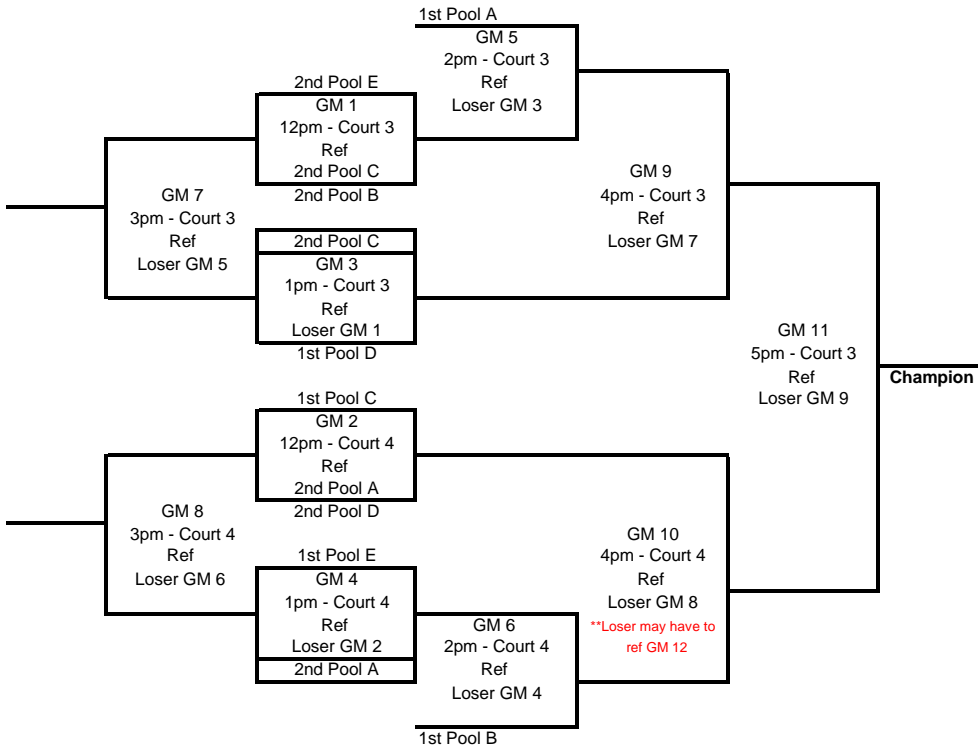

12'S OPEN DIVISION

*** All matches will be played at the All Star Sports Arena

13'S DIVISION

*** All matches will be played at George Juniors High School

Gold Bracket

Silver Bracket

** This match will be played only if 1st Pool A and/or 1st Pool B lose their 1st match of the day. If not, this match will not be played.

14'S DIVISION

***All Silver and Bronze matches will be played at the All Star Sports Arena

Silver Bracket

3rd Pool C Refs SM 1 at ASSA on Court 7 at 12pm

Bronze Bracket

5th Pool A Refs BM 1 at ASSA on Court 8 at 12pm

15'S DIVISION

*** All matches will be played at Har-Ber High School

Gold Bracket

Silver Bracket

2nd Pool B Refs GM 1 at HBHS on Court 1 at 8 am
2nd Pool D Refs GM 2 at HBHS on Court 2 at 8 am

4th Pool B Refs SM 1 at HBHS on Court 3 at 8 am

16'S DIVISION

*** All matches will be played at the All Star Sports Arena

Gold Bracket

2nd Pool C Refs GM 1 at ASSA Court 3 at 12 pm
2nd Pool A Refs GM 1 at ASSA Court 4 at 12 pm

**** This match will be played only if 1st Pool A and/or 1st Pool B lose their 1st match of the day. If not, this match will not be played.**