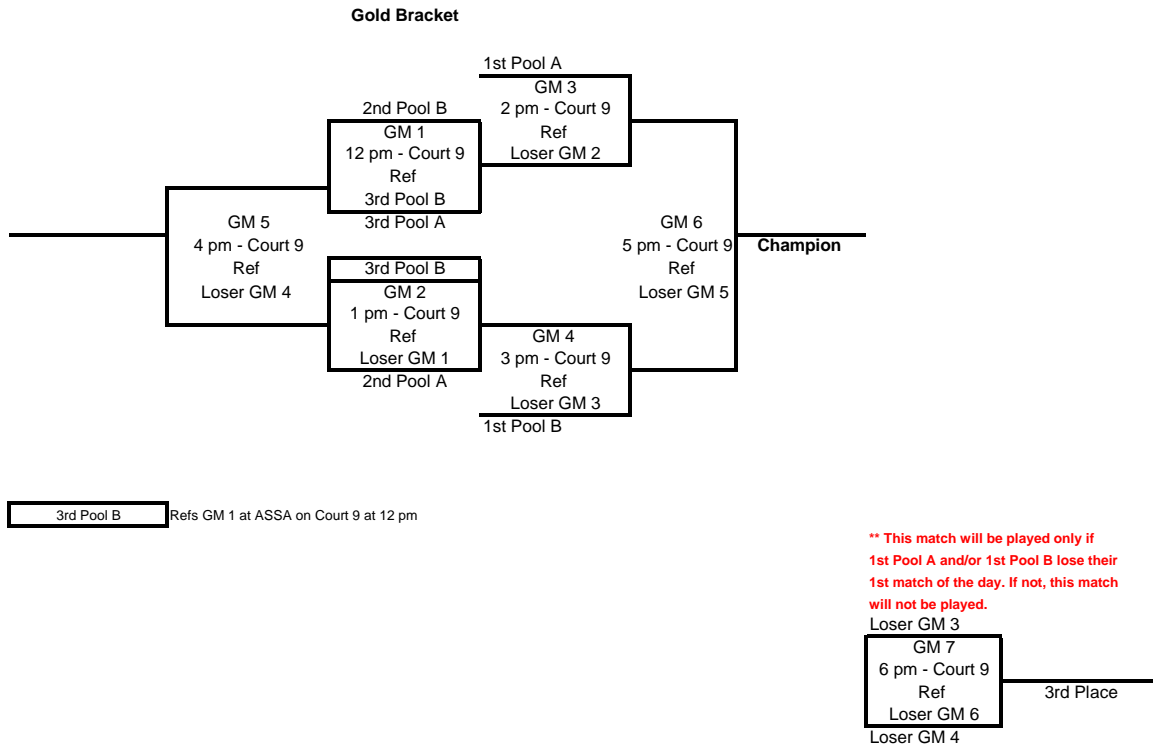

12'S OPEN DIVISION

*** All matches will be played at the All Star Sports Arena

13'S DIVISION

*** All matches will be played at George Juniors High School

Gold Bracket

Silver Bracket

** This match will be played only if 1st Pool A and/or 1st Pool B lose their 1st match of the day. If not, this match will not be played.

5th Pool A Refs SM 1 at GJH on Court 3 at 8am

14'S DIVISION

*** All matches will be played at George Junior High School

Gold Bracket

2nd Pool B	Refs GM 1 at GJH on Court 1 at 12 pm
2nd Pool D	Refs GM 1 at GJH on Court 2 at 12 pm