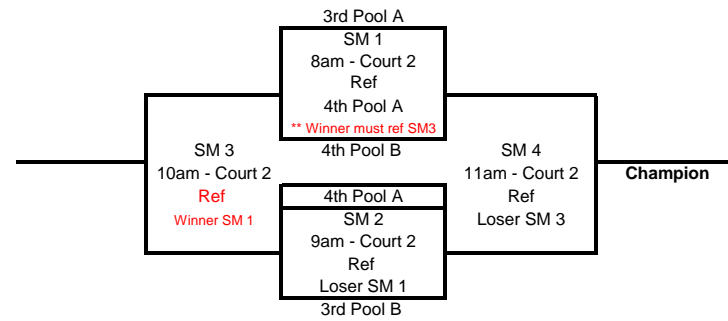

12'S OPEN DIVISION

*** All matches will be played at the All Star Sports Arena

13'S DIVISION

*** All matches will be played at George Juniors High School

Gold Bracket

Silver Bracket

** This match will be played only if 1st Pool A and/or 1st Pool B lose their 1st match of the day. If not, this match will not be played.

Loser SM 5
SM 12
5pm - Court 6
Ref
Loser SM 10
Loser SM 6

17'S DIVISION

***All matches will be played at All Star Sports Arena

Gold Bracket

2nd Pool A Refs GM 1 at ASSA on Court 1 at 12 pm

Silver Bracket

4th Pool A Refs SM 1 at ASSA on Court 2 at 12 pm

** This match will be played only if 1st Pool A and/or 1st Pool B lose their 1st match of the day. If not, this match will not be played.

** This match will be played only if 3rd Pool A and/or 3rd Pool B lose their 1st match of the day. If not, this match will not be played.

18'S DIVISION

***All matches will be played at George Junior High School

Gold Bracket

Silver Bracket

2nd Pool A Refs GM 1 at GJH on Court 1 at 8am

4th Pool A Refs SM 1 at GJH on Court 2 at 8am