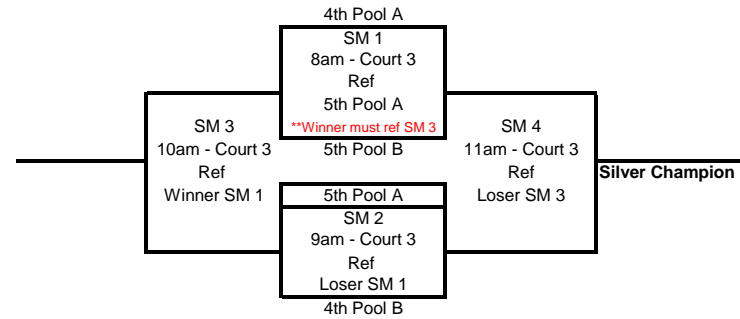

12'S OPEN DIVISION

*** All matches will be played at the All Star Sports Arena

13'S DIVISION

*** All matches will be played at George Juniors High School

Gold Bracket

Silver Bracket

** This match will be played only if 1st Pool A and/or 1st Pool B lose their 1st match of the day. If not, this match will not be played.

5th Pool A Refs SM 1 at GJH on Court 3 at 8am

14'S DIVISION

*** All matches will be played at George Junior High School

Gold Bracket

2nd Pool B	Refs GM 1 at GJH on Court 1 at 12 pm
2nd Pool D	Refs GM 1 at GJH on Court 2 at 12 pm

14'S DIVISION

***All Silver and Bronze matches will be played at the All Star Sports Arena

Silver Bracket

3rd Pool C Refs SM 1 at ASSA on Court 7 at 12pm

Bronze Bracket

5th Pool A Refs BM 1 at ASSA on Court 8 at 12pm