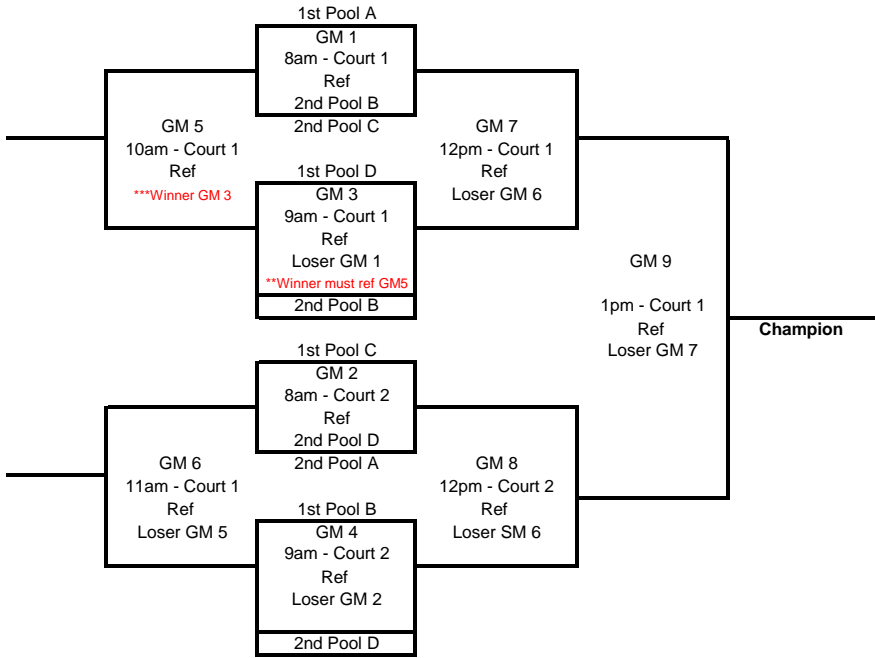

12'S OPEN DIVISION

*** All matches will be played at the All Star Sports Arena

13'S DIVISION

*** All matches will be played at George Juniors High School

Gold Bracket

Silver Bracket

** This match will be played only if 1st Pool A and/or 1st Pool B lose their 1st match of the day. If not, this match will not be played.

14'S DIVISION

***All Silver and Bronze matches will be played at the All Star Sports Arena

Silver Bracket

3rd Pool C Refs SM 1 at ASSA on Court 7 at 12pm

Bronze Bracket

5th Pool A Refs BM 1 at ASSA on Court 8 at 12pm

15'S DIVISION

*** All matches will be played at Har-Ber High School

Gold Bracket

Silver Bracket

2nd Pool B Refs GM 1 at HBHS on Court 1 at 8 am
2nd Pool D Refs GM 2 at HBHS on Court 2 at 8 am

4th Pool B Refs SM 1 at HBHS on Court 3 at 8 am

16'S DIVISION

*** All matches will be played at the All Star Sports Arena

Gold Bracket

2nd Pool C Refs GM 1 at ASSA Court 3 at 12 pm
2nd Pool A Refs GM 1 at ASSA Court 4 at 12 pm

**** This match will be played only if 1st Pool A and/or 1st Pool B lose their 1st match of the day. If not, this match will not be played.**