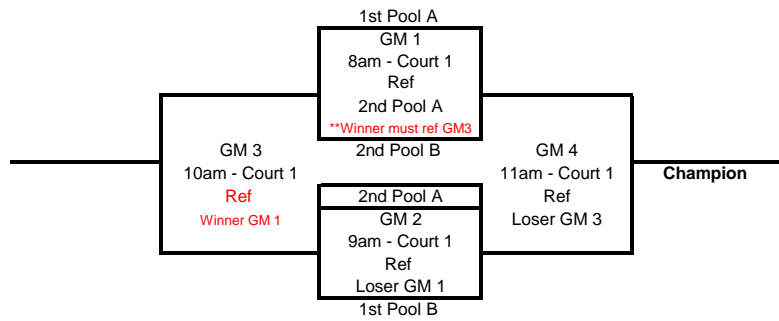

12'S OPEN DIVISION

*** All matches will be played at the All Star Sports Arena

13'S DIVISION

*** All matches will be played at George Juniors High School

Gold Bracket

Silver Bracket

** This match will be played only if 1st Pool A and/or 1st Pool B lose their 1st match of the day. If not, this match will not be played.

Loser SM 5
SM 12
5pm - Court 6
Ref
Loser SM 10
Loser SM 6

17'S DIVISION

***All matches will be played at All Star Sports Arena

Gold Bracket

2nd Pool A Refs GM 1 at ASSA on Court 1 at 12 pm

Silver Bracket

4th Pool A Refs SM 1 at ASSA on Court 2 at 12 pm

** This match will be played only if 1st Pool A and/or 1st Pool B lose their 1st match of the day. If not, this match will not be played.

** This match will be played only if 3rd Pool A and/or 3rd Pool B lose their 1st match of the day. If not, this match will not be played.

18'S DIVISION

***All matches will be played at George Junior High School

Gold Bracket

Silver Bracket

2nd Pool A Refs GM 1 at GJH on Court 1 at 8am

4th Pool A Refs SM 1 at GJH on Court 2 at 8am