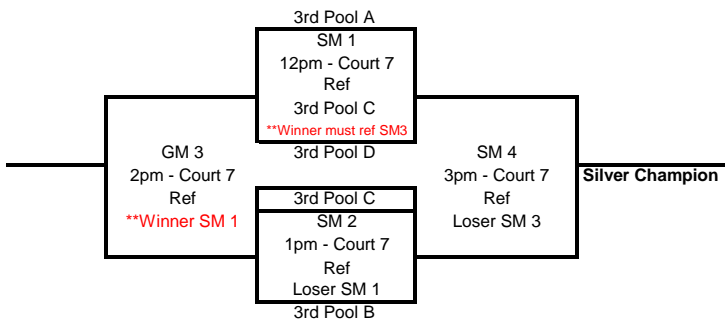

12'S OPEN DIVISION

*** All matches will be played at the All Star Sports Arena

13'S DIVISION

*** All matches will be played at George Juniors High School

Gold Bracket

Silver Bracket

** This match will be played only if 1st Pool A and/or 1st Pool B lose their 1st match of the day. If not, this match will not be played.

5th Pool A Refs SM 1 at GJH on Court 3 at 8am

14'S DIVISION

*** All matches will be played at George Junior High School

Gold Bracket

2nd Pool B	Refs GM 1 at GJH on Court 1 at 12 pm
2nd Pool D	Refs GM 1 at GJH on Court 2 at 12 pm

14'S DIVISION

***All Silver and Bronze matches will be played at the All Star Sports Arena

Silver Bracket

3rd Pool C Refs SM 1 at ASSA on Court 7 at 12pm

Bronze Bracket

5th Pool A Refs BM 1 at ASSA on Court 8 at 12pm

15'S DIVISION

*** All matches will be played at Har-Ber High School

Gold Bracket

Silver Bracket

2nd Pool B Refs GM 1 at HBHS on Court 1 at 8 am
2nd Pool D Refs GM 2 at HBHS on Court 2 at 8 am

4th Pool B Refs SM 1 at HBHS on Court 3 at 8 am