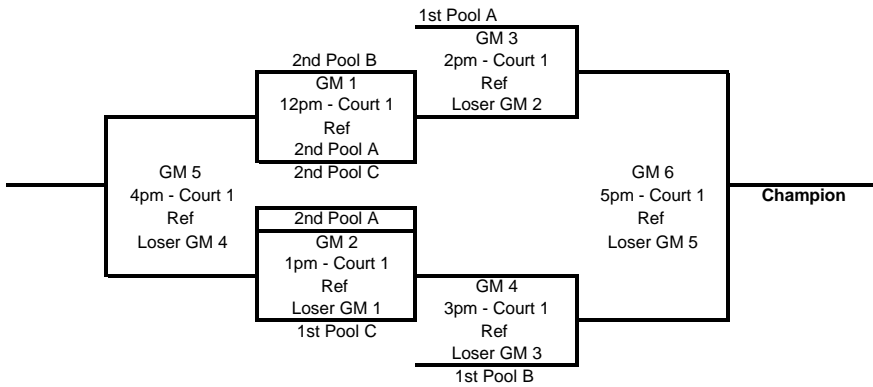

12'S OPEN DIVISION

*** All matches will be played at the All Star Sports Arena

13'S DIVISION

*** All matches will be played at George Juniors High School

Gold Bracket

Silver Bracket

** This match will be played only if 1st Pool A and/or 1st Pool B lose their 1st match of the day. If not, this match will not be played.

16'S DIVISION

*** All matches will be played at the All Star Sports Arena

Gold Bracket

2nd Pool C Refs GM 1 at ASSA Court 3 at 12 pm
2nd Pool A Refs GM 1 at ASSA Court 4 at 12 pm

**** This match will be played only if 1st Pool A and/or 1st Pool B lose their 1st match of the day. If not, this match will not be played.**

Loser GM 5
GM 12
5pm - Court 4
Ref
Loser GM 10
Loser GM 6

Silver Bracket

4th Pool C Refs SM 1 at ASSA on Court 5 at 12 pm
4th Pool A Refs SM 2 at ASSA on Court 6 at 12 pm

**** This match will be played only if 3rd Pool A and/or 3rd Pool B lose their 1st match of the day. If not, this match will not be played.**

Loser SM 5
SM 12
5pm - Court 6
Ref
Loser SM 10
Loser SM 6

17'S DIVISION

***All matches will be played at All Star Sports Arena

Gold Bracket

2nd Pool A Refs GM 1 at ASSA on Court 1 at 12 pm

Silver Bracket

4th Pool A Refs SM 1 at ASSA on Court 2 at 12 pm