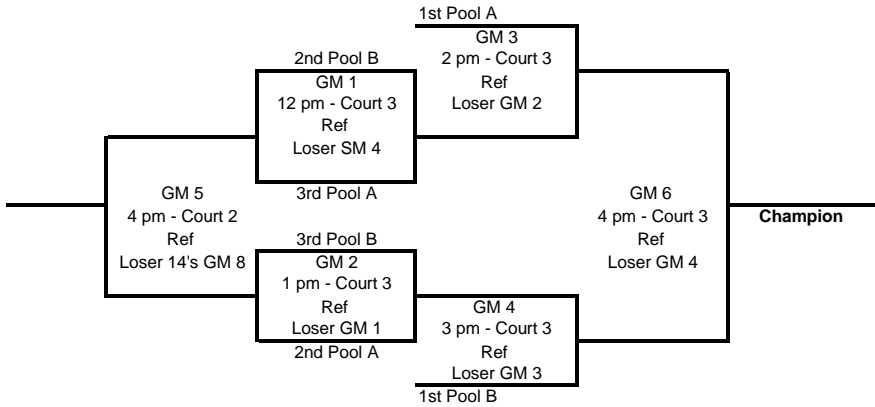

12'S OPEN DIVISION

*** All matches will be played at the All Star Sports Arena

13'S DIVISION

*** All matches will be played at George Juniors High School

Gold Bracket

Silver Bracket

** This match will be played only if 1st Pool A and/or 1st Pool B lose their 1st match of the day. If not, this match will not be played.

5th Pool A Refs SM 1 at GJH on Court 3 at 8am

14'S DIVISION

*** All matches will be played at George Junior High School

Gold Bracket

2nd Pool B	Refs GM 1 at GJH on Court 1 at 12 pm
2nd Pool D	Refs GM 1 at GJH on Court 2 at 12 pm

14'S DIVISION

***All Silver and Bronze matches will be played at the All Star Sports Arena

Silver Bracket

3rd Pool C Refs SM 1 at ASSA on Court 7 at 12pm

Bronze Bracket

5th Pool A Refs BM 1 at ASSA on Court 8 at 12pm