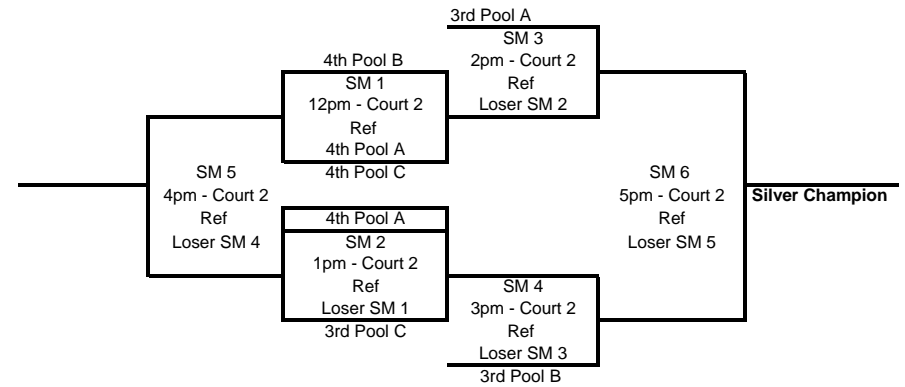

12'S OPEN DIVISION

*** All matches will be played at the All Star Sports Arena

13'S DIVISION

*** All matches will be played at George Juniors High School

Gold Bracket

Silver Bracket

** This match will be played only if 1st Pool A and/or 1st Pool B lose their 1st match of the day. If not, this match will not be played.

Loser SM 5
SM 12
5pm - Court 6
Ref
Loser SM 10
Loser SM 6

17'S DIVISION

***All matches will be played at All Star Sports Arena

Gold Bracket

2nd Pool A Refs GM 1 at ASSA on Court 1 at 12 pm

Silver Bracket

4th Pool A Refs SM 1 at ASSA on Court 2 at 12 pm

** This match will be played only if 1st Pool A and/or 1st Pool B lose their 1st match of the day. If not, this match will not be played.

** This match will be played only if 3rd Pool A and/or 3rd Pool B lose their 1st match of the day. If not, this match will not be played.

18'S DIVISION

***All matches will be played at George Junior High School

Gold Bracket

Silver Bracket

2nd Pool A Refs GM 1 at GJH on Court 1 at 8am

4th Pool A Refs SM 1 at GJH on Court 2 at 8am