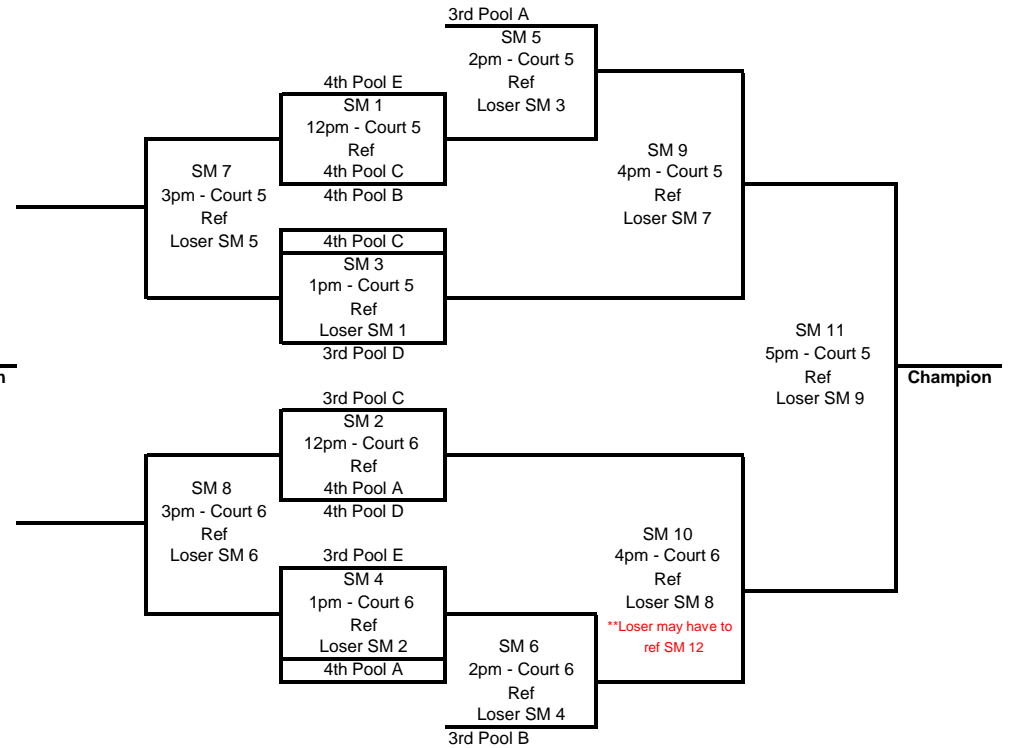

Silver Bracket

4th Pool C Refs SM 1 at ASSA on Court 5 at 12 pm
4th Pool A Refs SM 2 at ASSA on Court 6 at 12 pm

** This match will be played only if 3rd Pool A and/or 3rd Pool B lose their 1st match of the day. If not, this match will not be played.

Loser SM 5
SM 12
5pm - Court 6
Ref
Loser SM 10
Loser SM 6